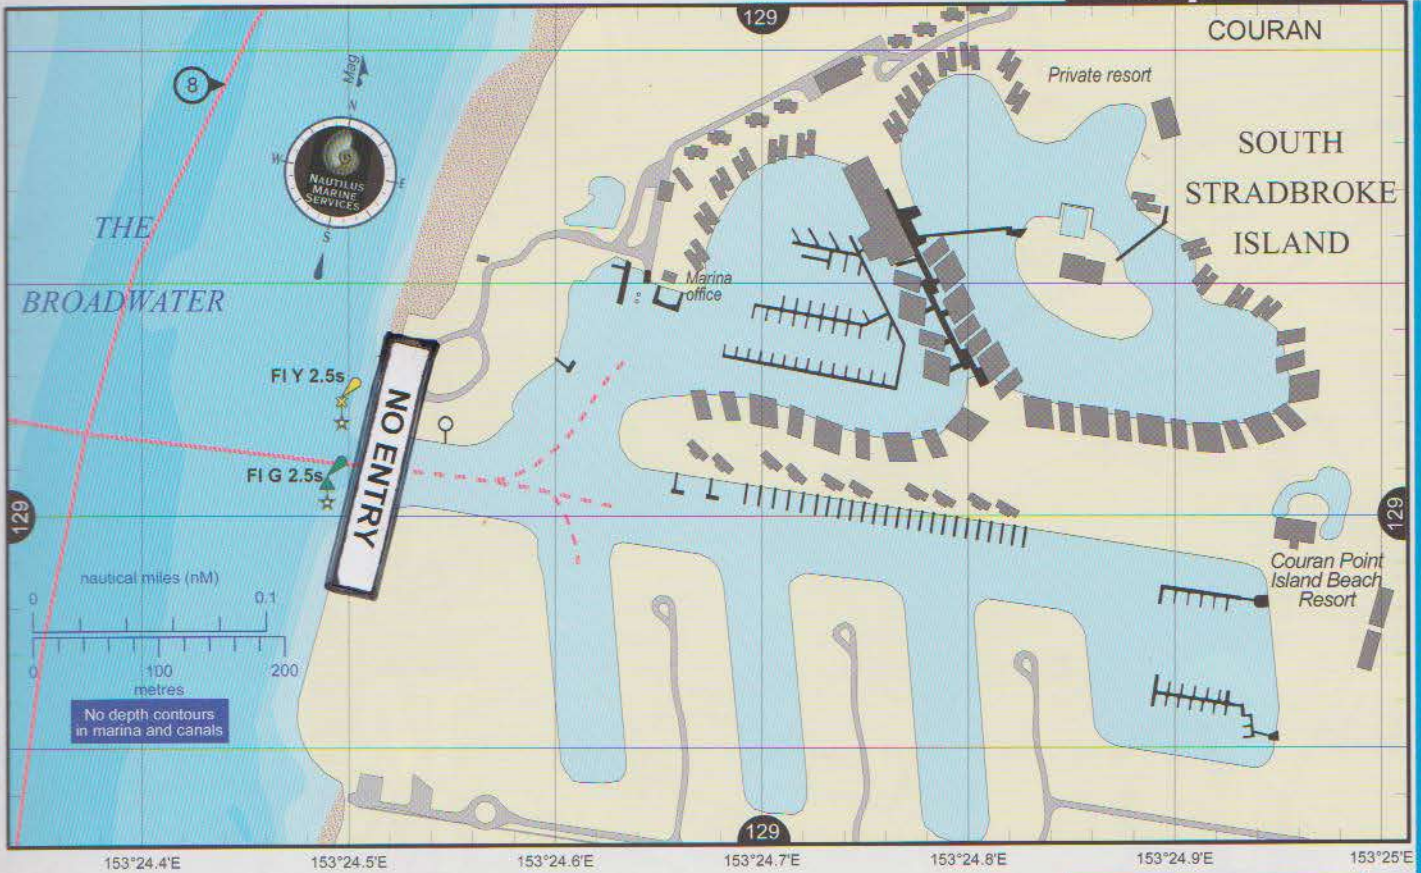

Map 133

NAUTILUS MARINE SERVICES

ABSOLUTELY ALL BOAT AND ENGINE REPAIRS, SERVICE AND DETAILING, ANYWHERE ON THE COAST
PH 0417 220 720 FACTORY G43-GOLD COAST CITY MARINA, 76-84 WATERWAY DRIVE COOMERA QLD 4209
WWW.NAUTILUSMARINE.COM.AU