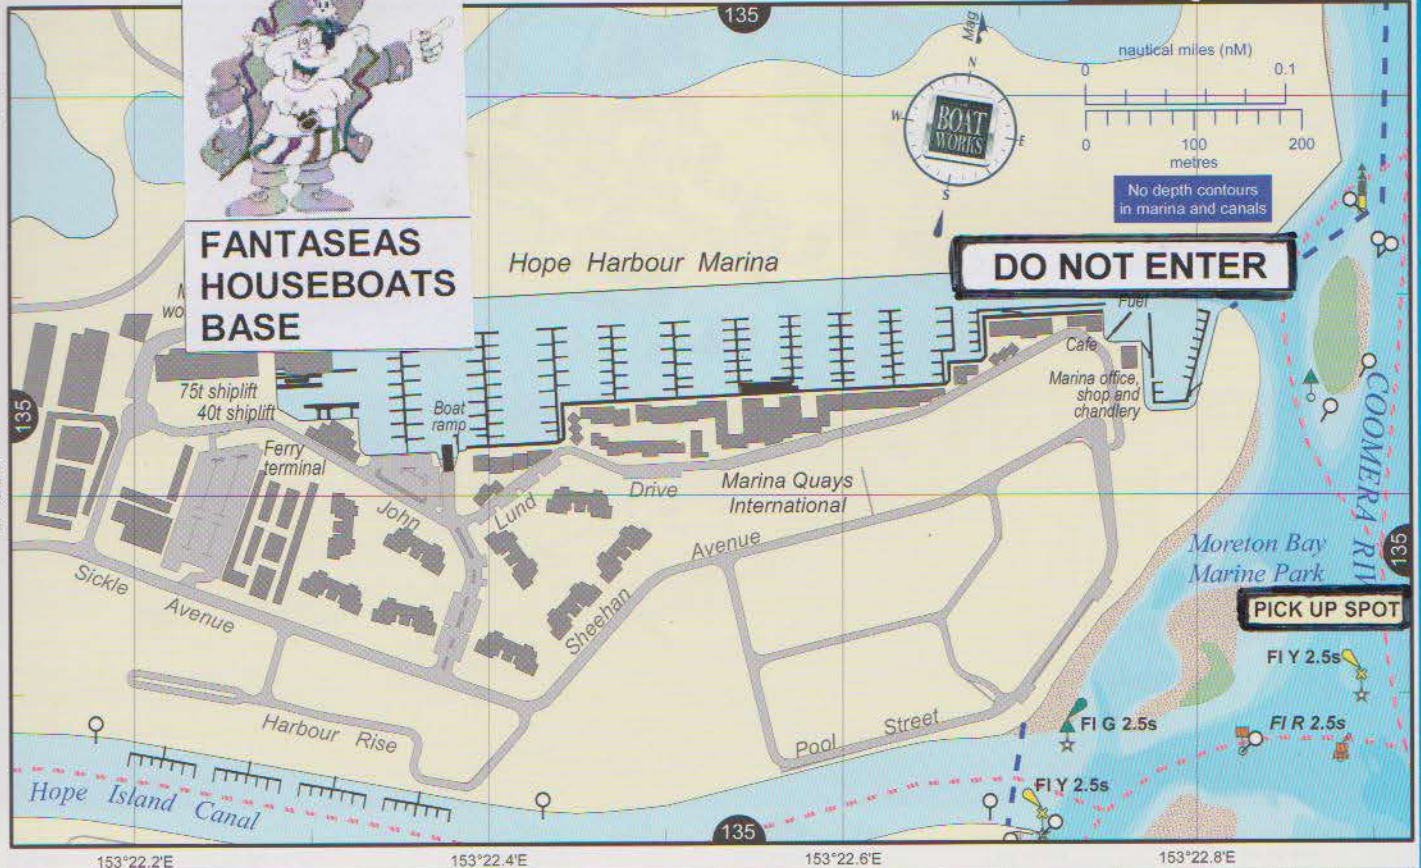

Map 133

NAUTILUS MARINE SERVICES

ABSOLUTELY ALL BOAT AND ENGINE REPAIRS, SERVICE AND DETAILING, ANYWHERE ON THE COAST
PH 0417 220 720 FACTORY G43-GOLD COAST CITY MARINA, 76-84 WATERWAY DRIVE COOMERA QLD 4209
WWW.NAUTILUSMARINE.COM.AU