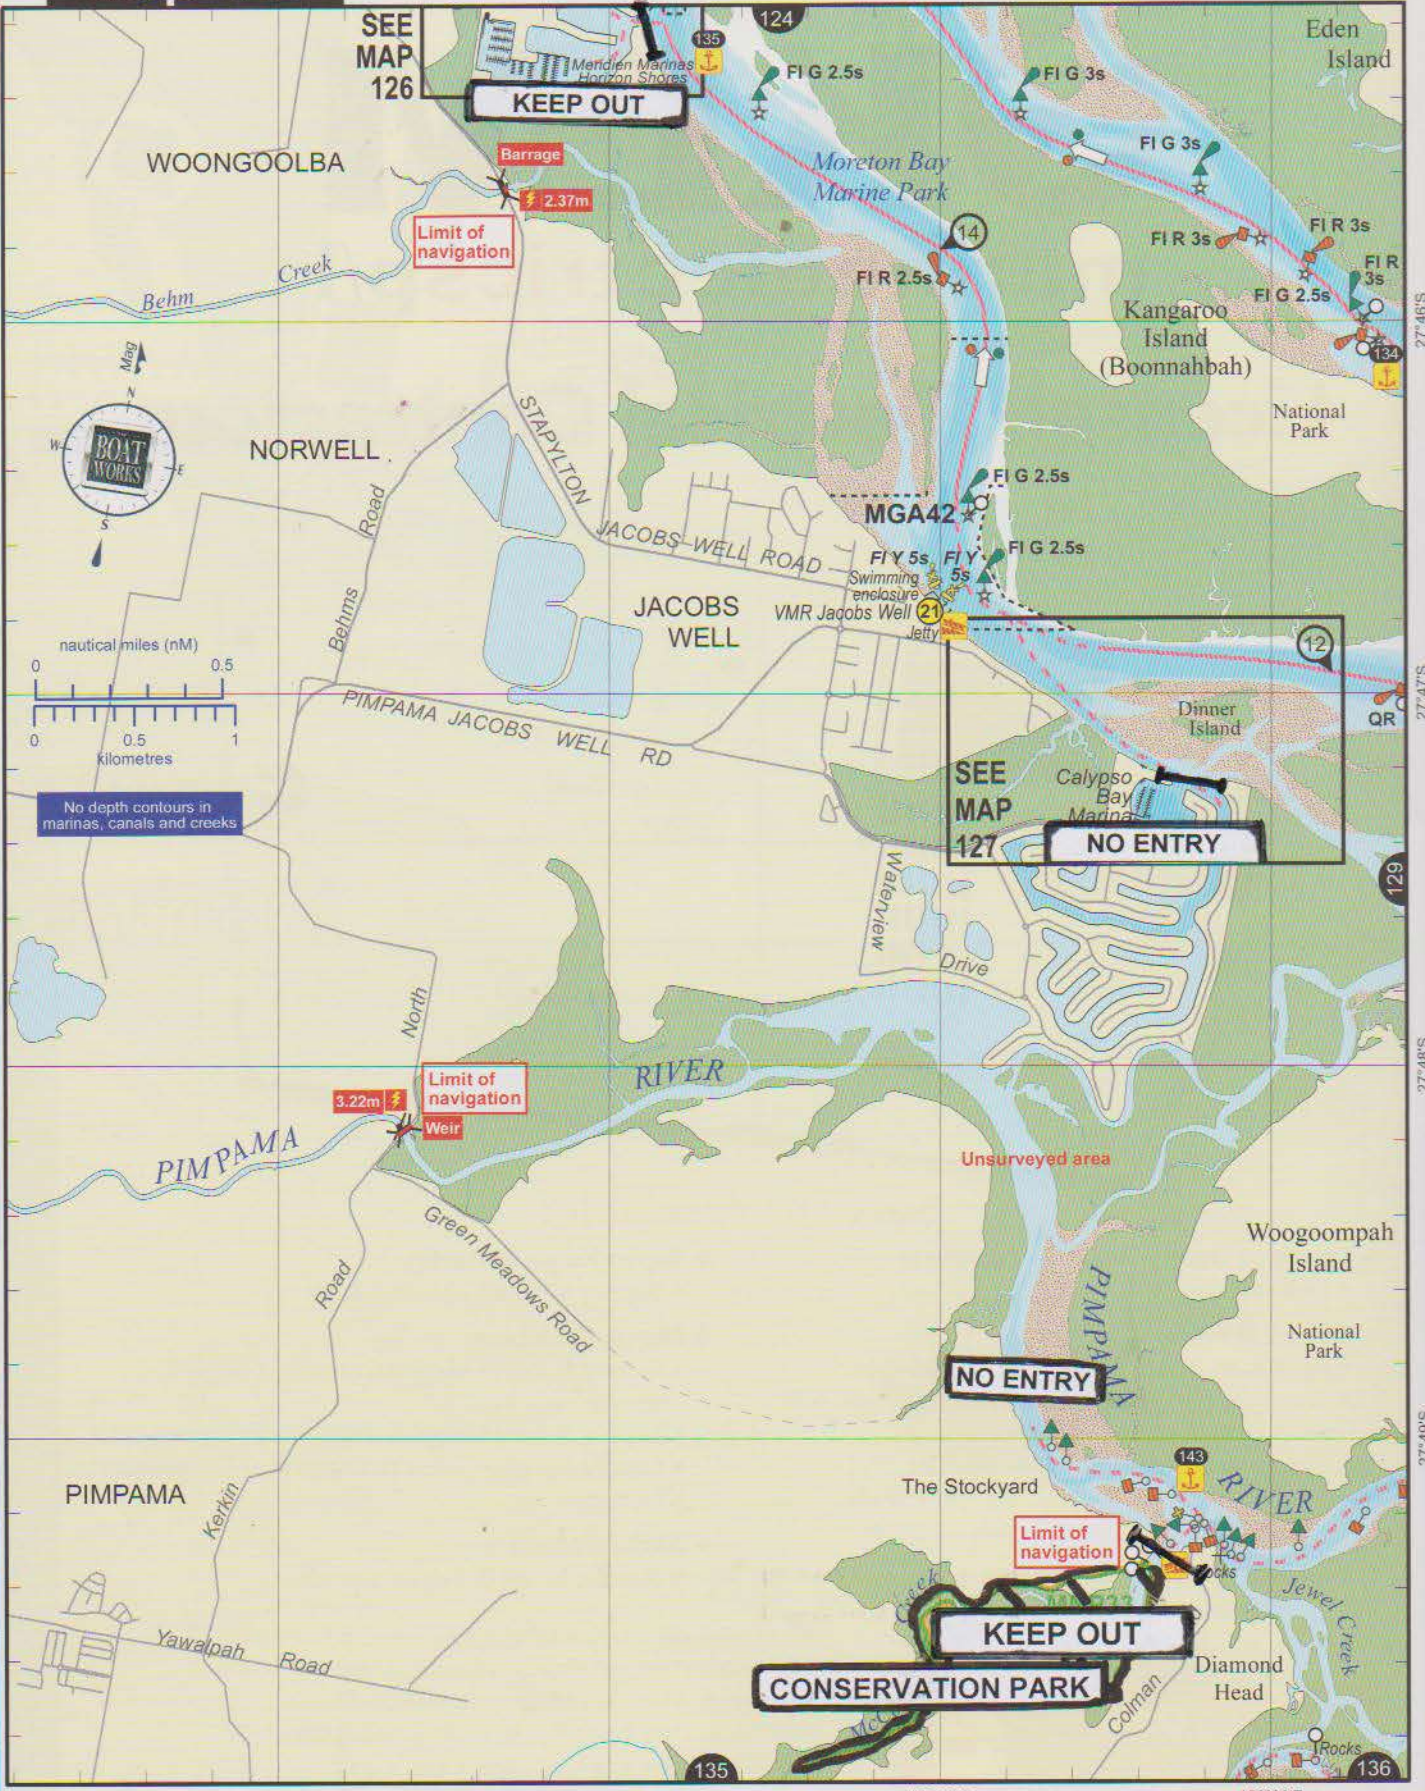

VMR Jacobs Well (247) (88-91, 16-67-73-82, 4125-6215-2112-2182-2201-2524) ph 5546 1100

Unrivalled location,
unrestricted boating access.

CALYPSO BAY

www.calypsobay.com.au

Sales Enquiries:
07 5546 2666
Marina Enquiries:
07 5546 1744