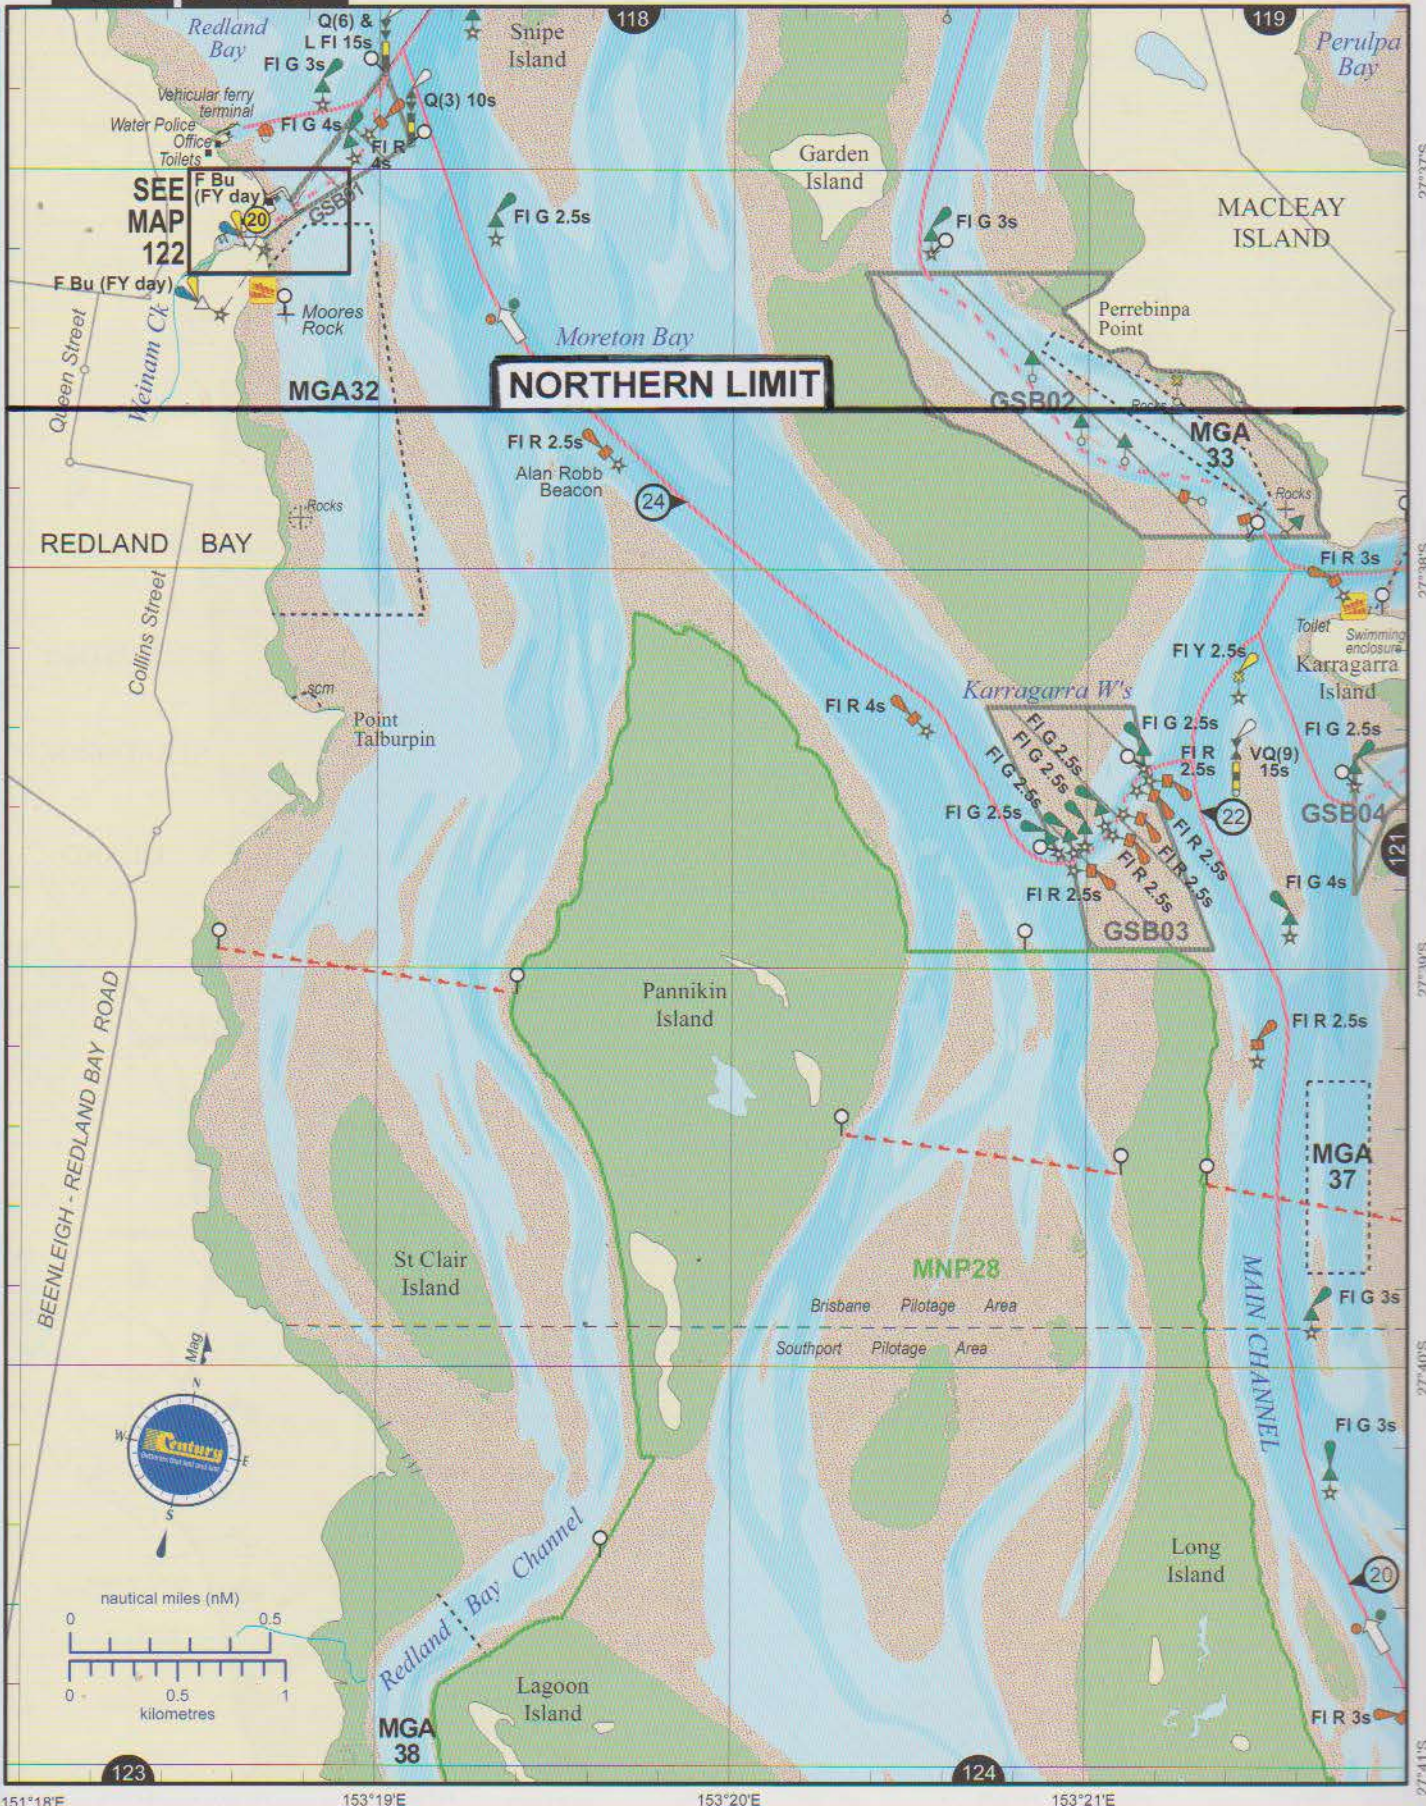

Fantaseas
HOUSEBOAT HOLIDAYS

MAPS

& SAFETY GUIDE

Map 120

CG Redland Bay (0600 – 1700 w/e – p/h) (88-90-94, 16-67-13-21-63-73-81) ph 3206 7777 VWR Victoria Point (0600 – 1700 w/e – p/h) (88-90, 16-67-63-73-81-82, 2182) ph 3207 8717

151°18'E 153°19'E 153°20'E 153°21'E 27°37'S 27°38'S 27°39'S 27°40'S 27°41'S

Long way to your diving, fishing or camping spot?
 Ensure you have enough fuel onboard to safely return even if the
 weather conditions deteriorate.