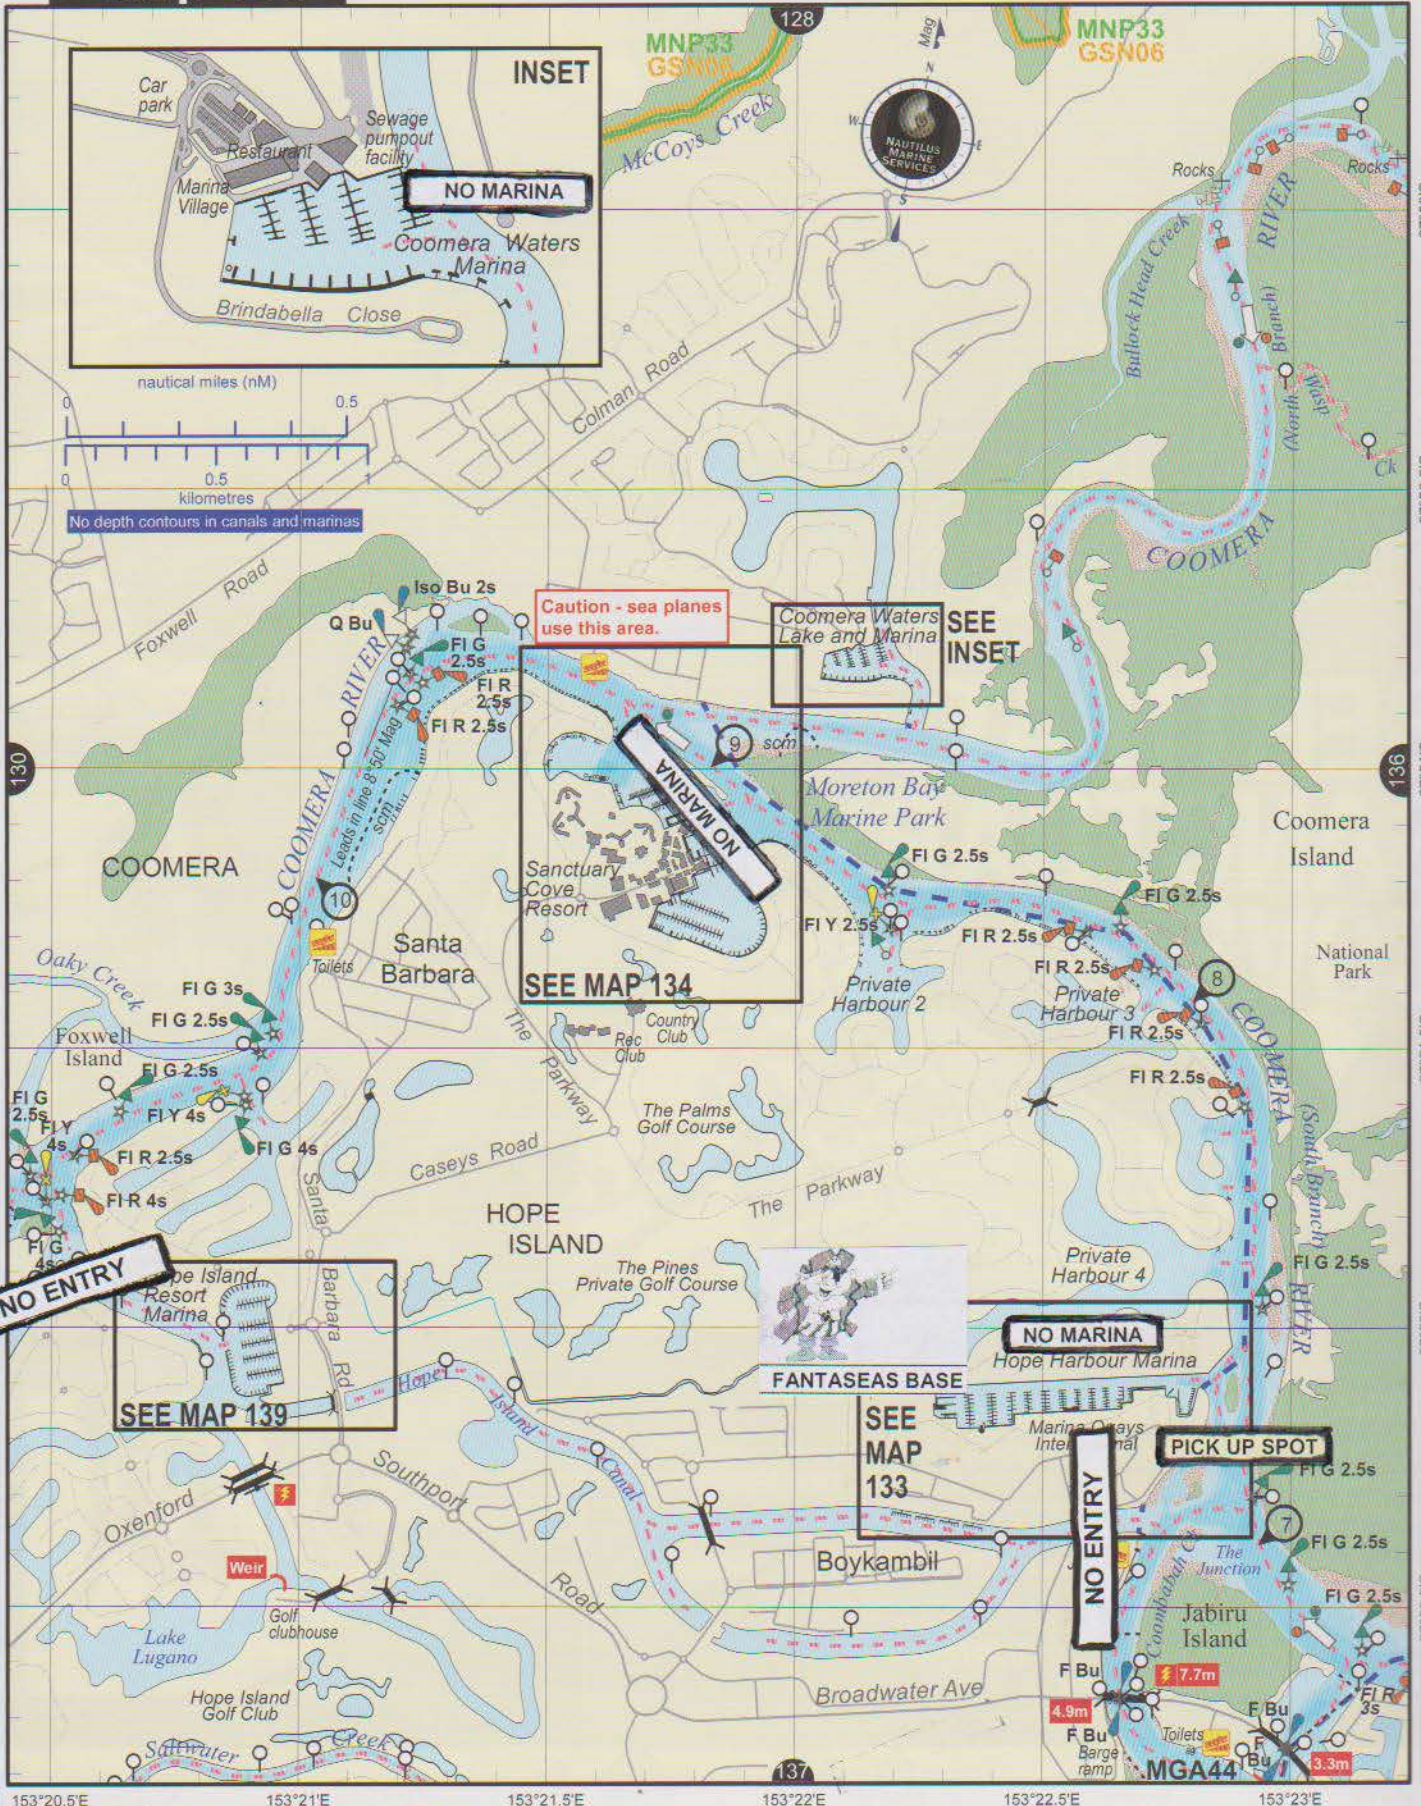

Map 135

outhport (24/7) (88-86-91, 16-87-22-73-82, 4125-2182-2524-4483) ph 5591 1300

Coomera Waters Marina

4/25 Harbour Village Parade Marina Village Coomera Waters, Qld 4209
t 07 5561 8809 f 07 5502 9089 matt_jordan@coomerawaters.com.au