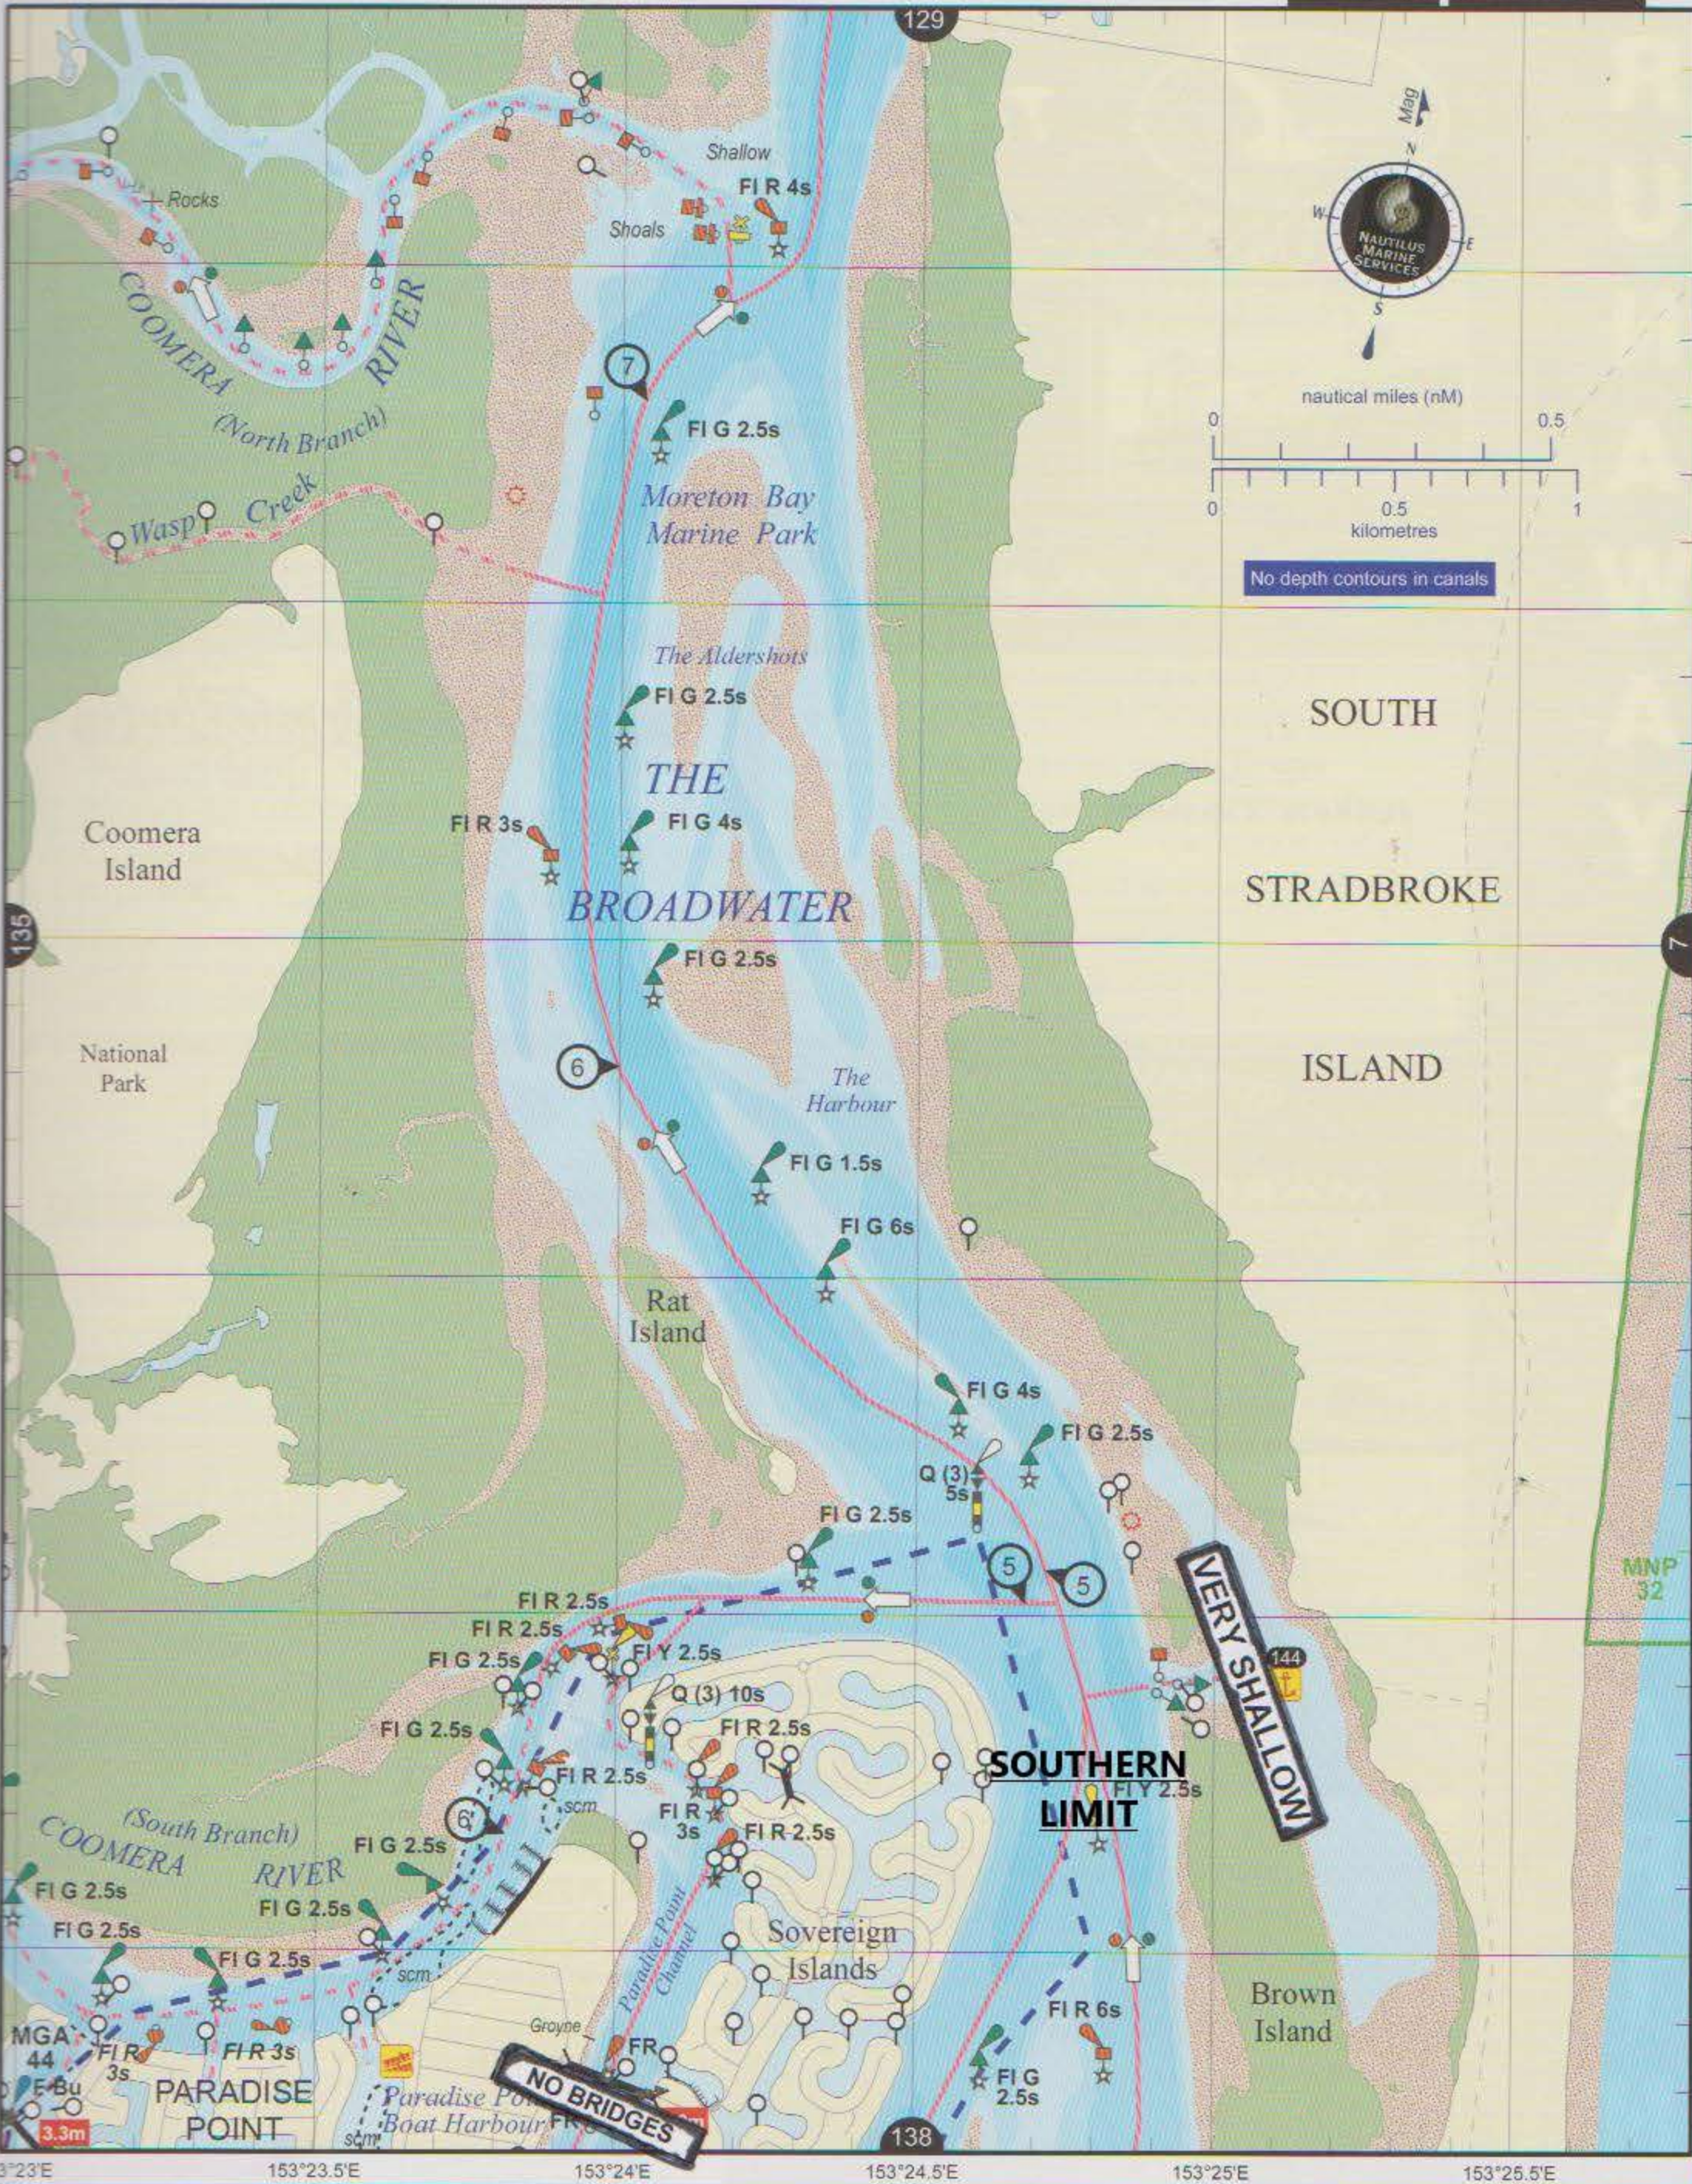

Fantaseas
HOUSEBOAT HOLIDAYS

MAPS

& SAFETY GUIDE

Map 120

CG Redland Bay (0600 – 1700 w/e – p/h) (88-90-94, 16-67-13-21-63-73-81) ph 3206 7777 VWR Victoria Point (0600 – 1700 w/e – p/h) (88-90, 16-67-63-73-81-82, 2182) ph 3207 8717

151°18'E 153°19'E 153°20'E 153°21'E 27°37'S 27°38'S 27°39'S 27°40'S 27°41'S

Long way to your diving, fishing or camping spot?
 Ensure you have enough fuel onboard to safely return even if the
 weather conditions deteriorate.

CG Southport (247) (88-86-91, 16-67-21-22-73-81-82, 4125-6215-8291-2182-2524) ph 5531 1421

ABS AUSTRALIAN BOATING SUPPLIES  **CHANDLERY** www.austboating.com.au **JABSCO** International **Wichard** **HARKEN**  **rule** Gold Coast City Marina Coomera Ph: 07 55028484 The Leading Chandlery For All Your Boating Needs

Map 135

outhport (24/7) (88-86-91, 16-87-22-73-82, 4125-2182-2524-4483) ph 5591 1300

Coomera Waters Marina

4/25 Harbour Village Parade Marina Village Coomera Waters, Qld 4209
t 07 5561 8809 f 07 5502 9089 matt_jordan@coomerawaters.com.au