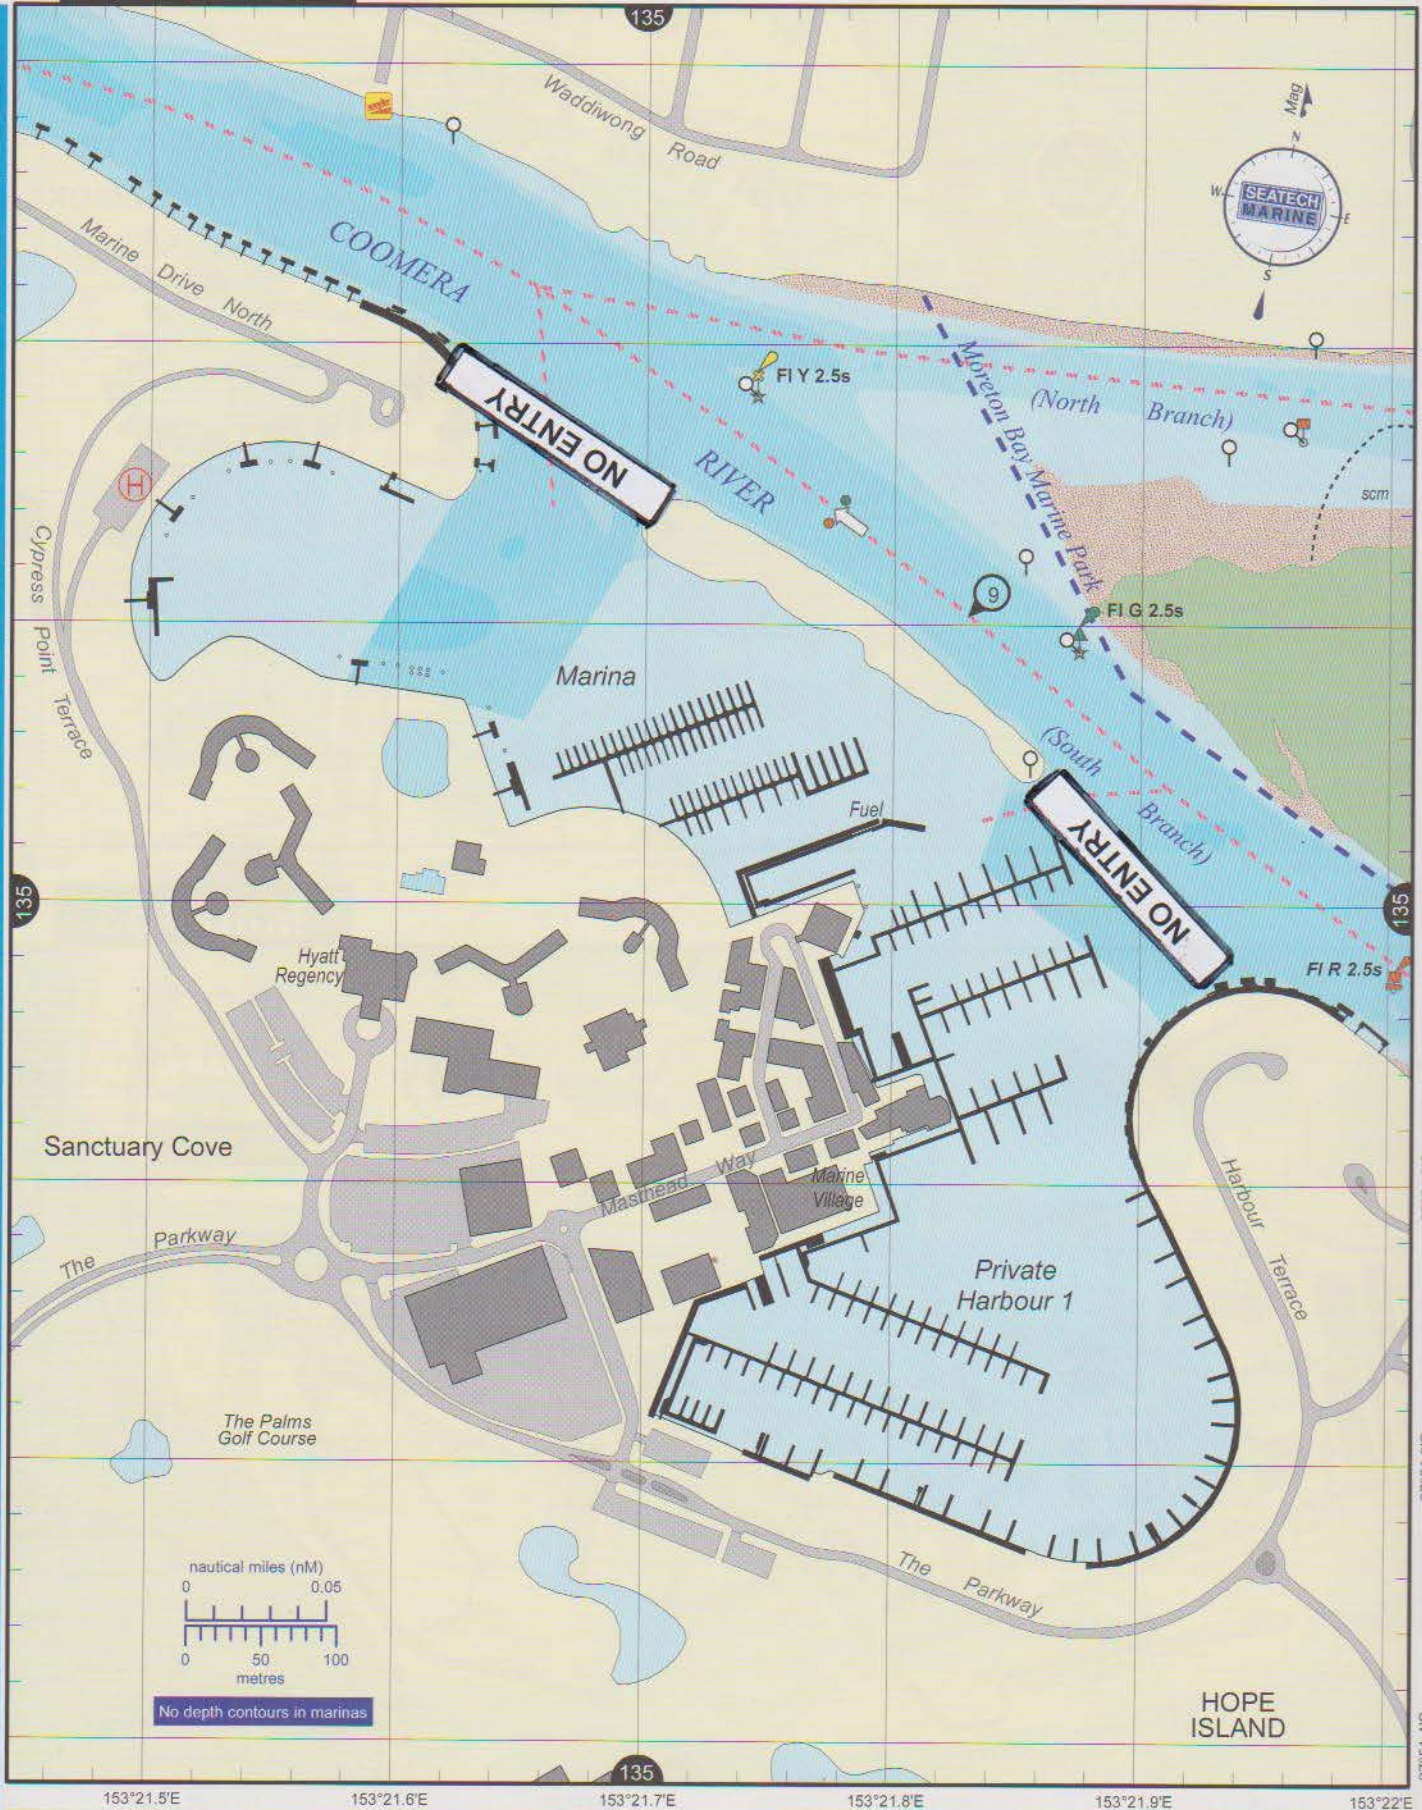

CG Southport (247) (88-86-91, 16-67-21-22-73-81-82, 4125-6215-8291-2182-2524) ph 5531 1421

ABS AUSTRALIAN BOATING SUPPLIES **CHANDLERY** www.austboating.com.au **JABSCO** International **Wichard** **HARKEN** **rule** Gold Coast City Marina Coomera Ph: 07 55028484 The Leading Chandlery For All Your Boating Needs