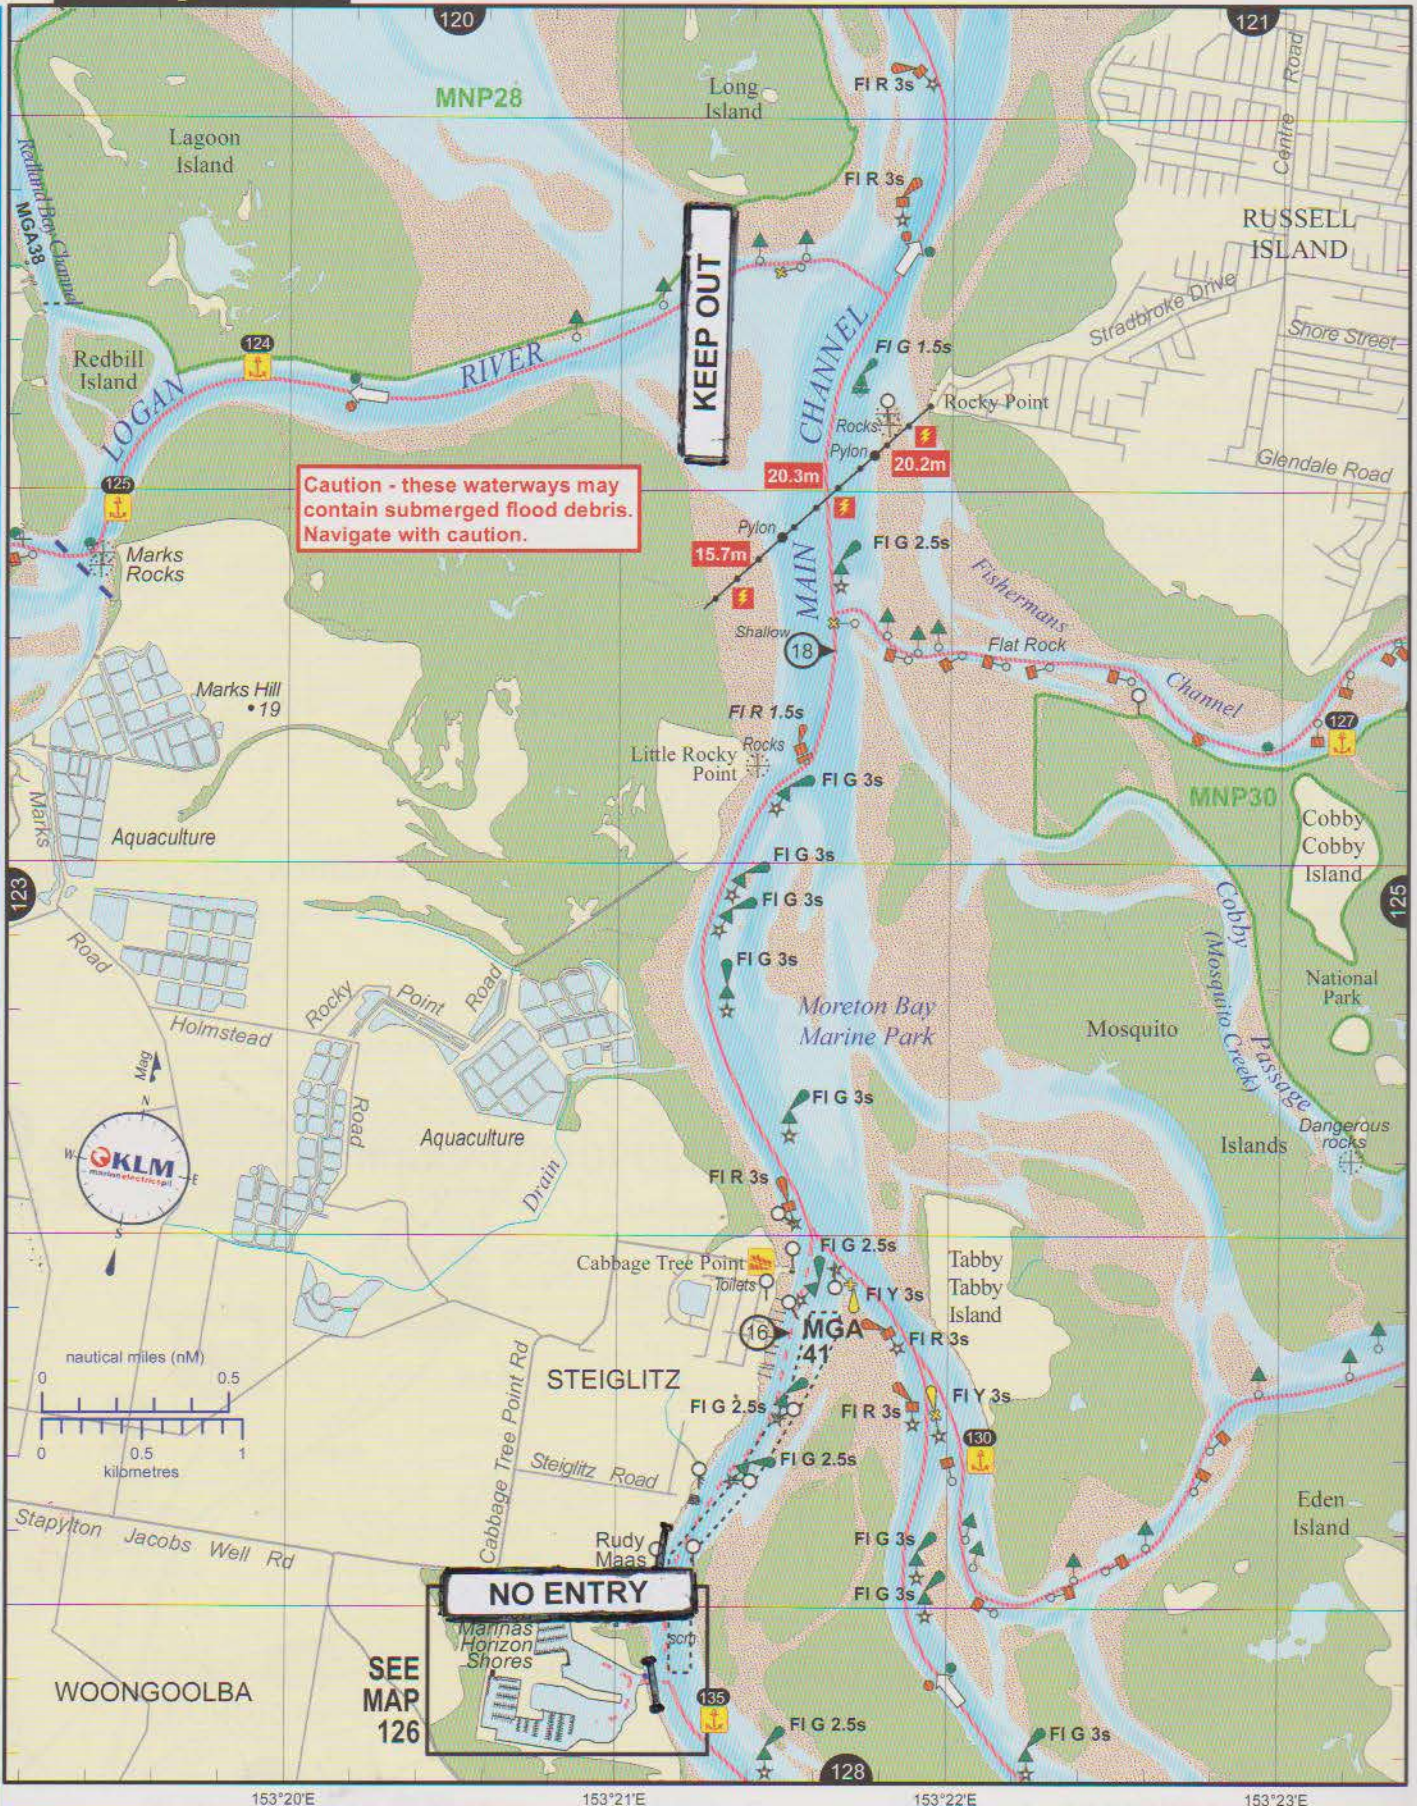

VMR Jacobs Well (24/7) (88-91, 16-67-73-82, 4125-6215-2112-2182-2201-2524) ph 5546 1100

All Marine Electrical requirements.
Queensland's No 1 for Cummins Onan Generators - Sales/Service/Parts.
D4 Unit 5, Meridien Marinas - Horizon Shores, Cabbage Tree Point Road, Woongoolba Qld 4207
Ph: 07 5546 1466 Fax: 07 5546 1476 info@klmelectrics.com.au www.klmelectrics.com.au